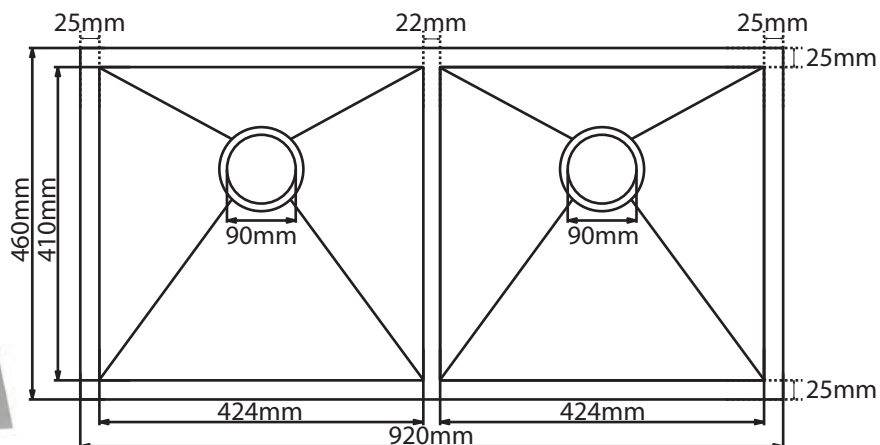

www.camsink.com.my

100% Made in Malaysia

**Double Bowl 920mm(W) x 460mm(L) x 230mm(D)**

**STOCK CODE : HU920460C9**

Depth  
230mm

- ✓ Stainless Steel Premium Grade SUS 304
- ✓ Hairline Finishing
- ✓ 90mm Drain Opening
- ✓ Heavy Duty Sound Deadening Pads
- ✓ Environment Friendly Deadening Pads
- ✓ Fully Coating Underneath
- ✓ Functional, Elegant, Durable