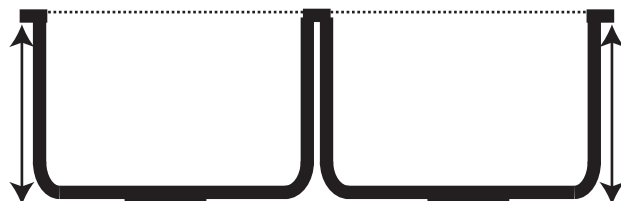

www.camsink.com.my

100% Made in Malaysia

**Double Bowl 920mm(W) x 460mm(L) x 230mm(D)**

**STOCK CODE : HU920460C9**

Depth  
230mm

- ✓ Stainless Steel Premium Grade SUS 304
- ✓ Hairline Finishing
- ✓ 90mm Drain Opening
- ✓ Heavy Duty Sound Deadening Pads
- ✓ Environment Friendly Deadening Pads
- ✓ Fully Coating Underneath
- ✓ Functional, Elegant, Durable