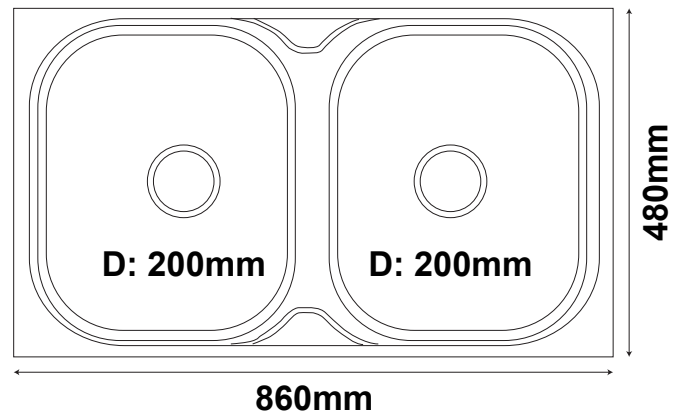

www.camsink.com.my

100% Made in Malaysia

Double Bowls

AHI1023BWC

Codes ASME A112.19.3-2017/CSA B45.4-17

ISO 9001 : 2015 Certified