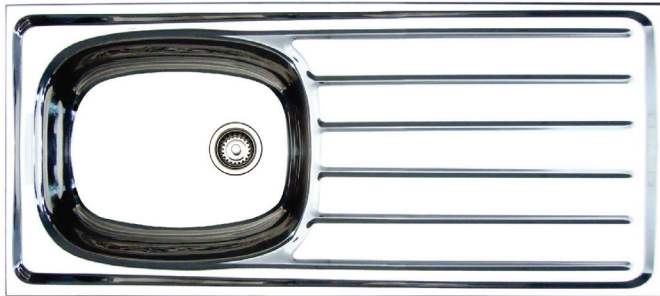

www.camsink.com.my

100% Made in Malaysia

Kitchen Sink Specification

Single Bowl Single Drainer 42"(W) x 18"(L) x 5.5"(D)

STOCK CODE : AH0820S/L

- ✓ Stainless Steel Premium Grade
- ✓ Hairline Finishing
- ✓ 90mm Drain Opening
- ✓ Heavy Duty Sound Deadening Pads
- ✓ Environment Friendly Deadening Pads
- ✓ Functional, Elegant, Durable