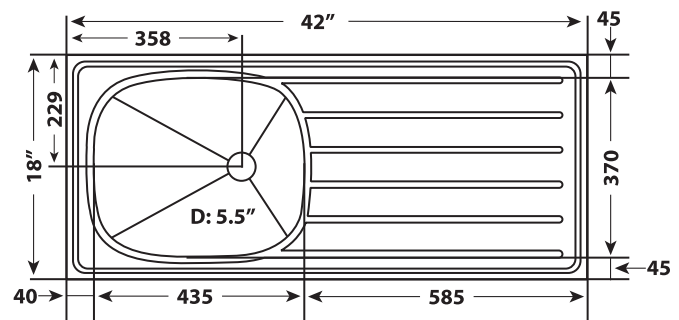

www.camsink.com.my

100% Made in Malaysia

Kitchen Sink Specification

Single Bowl Single Drainer 42"(W) x 18"(L) x 5.5"(D)

STOCK CODE : AH0820S/L

- ✓ Stainless Steel Premium Grade
- ✓ Hairline Finishing
- ✓ 90mm Drain Opening
- ✓ Heavy Duty Sound Deadening Pads
- ✓ Environment Friendly Deadening Pads
- ✓ Functional, Elegant, Durable