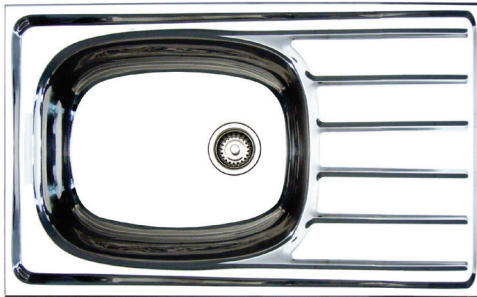

## Kitchen Sink Specification

Single Bowl Single Drainer 30"(W) x 18"(L) x 5"(D)

STOCK CODE : AH0816A

- ✓ Aluminium Premium Grade
- ✓ 40mm Drain Opening
- ✓ Environment Friendly
- ✓ Functional, Elegant, Durable