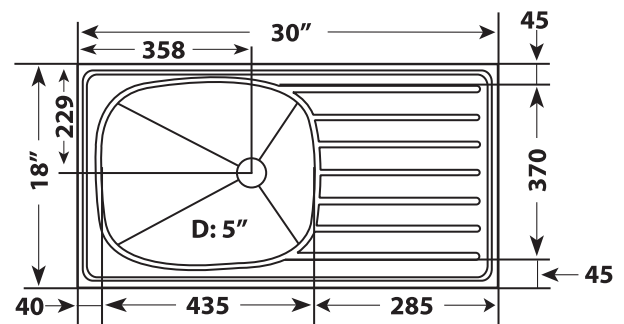

## Kitchen Sink Specification

Single Bowl Single Drainer 30"(W) x 18"(L) x 5"(D)

STOCK CODE : AH0816A

- ✓ Aluminium Premium Grade
- ✓ 40mm Drain Opening
- ✓ Environment Friendly
- ✓ Functional, Elegant, Durable