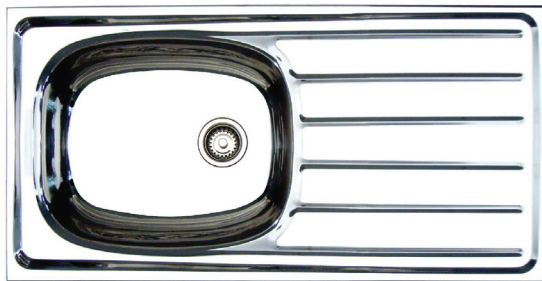

www.camsink.com.my

100% Made in Malaysia

Kitchen Sink Specification

Single Bowl Single Drainer 36"(W) x 18"(L) x 5"(D)

STOCK CODE : AH0815A

- ✓ Aluminium Premium Grade
- ✓ 40mm Drain Opening
- ✓ Environment Friendly
- ✓ Functional, Elegant, Durable