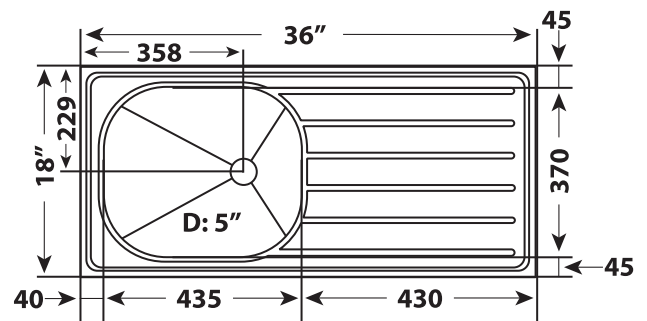

www.camsink.com.my

100% Made in Malaysia

Kitchen Sink Specification

Single Bowl Single Drainer 36"(W) x 18"(L) x 5"(D)

STOCK CODE : AH0815A

- ✓ Aluminium Premium Grade
- ✓ 40mm Drain Opening
- ✓ Environment Friendly
- ✓ Functional, Elegant, Durable