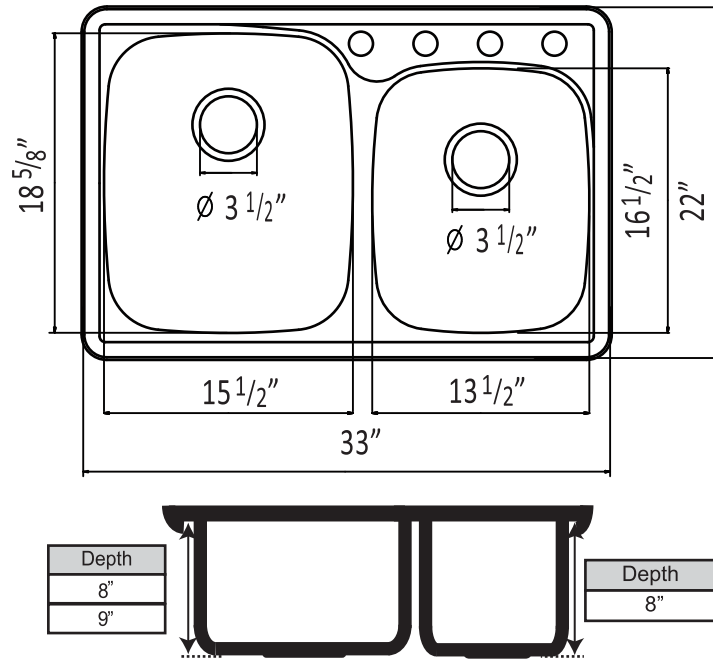

# 33" x 22" Top-Mount 60/40 Double Bowls T3322DL

- ✓ Stainless Steel Premium Grade 304
- ✓ Hairline Finishing
- ✓ 3 1/2" Drain Opening
- ✓ Heavy Duty Sound Deadening Pads
- ✓ Environment Friendly Deadening Pads
- ✓ Fully Coating Underneath
- ✓ Functional, Elegant, Durable